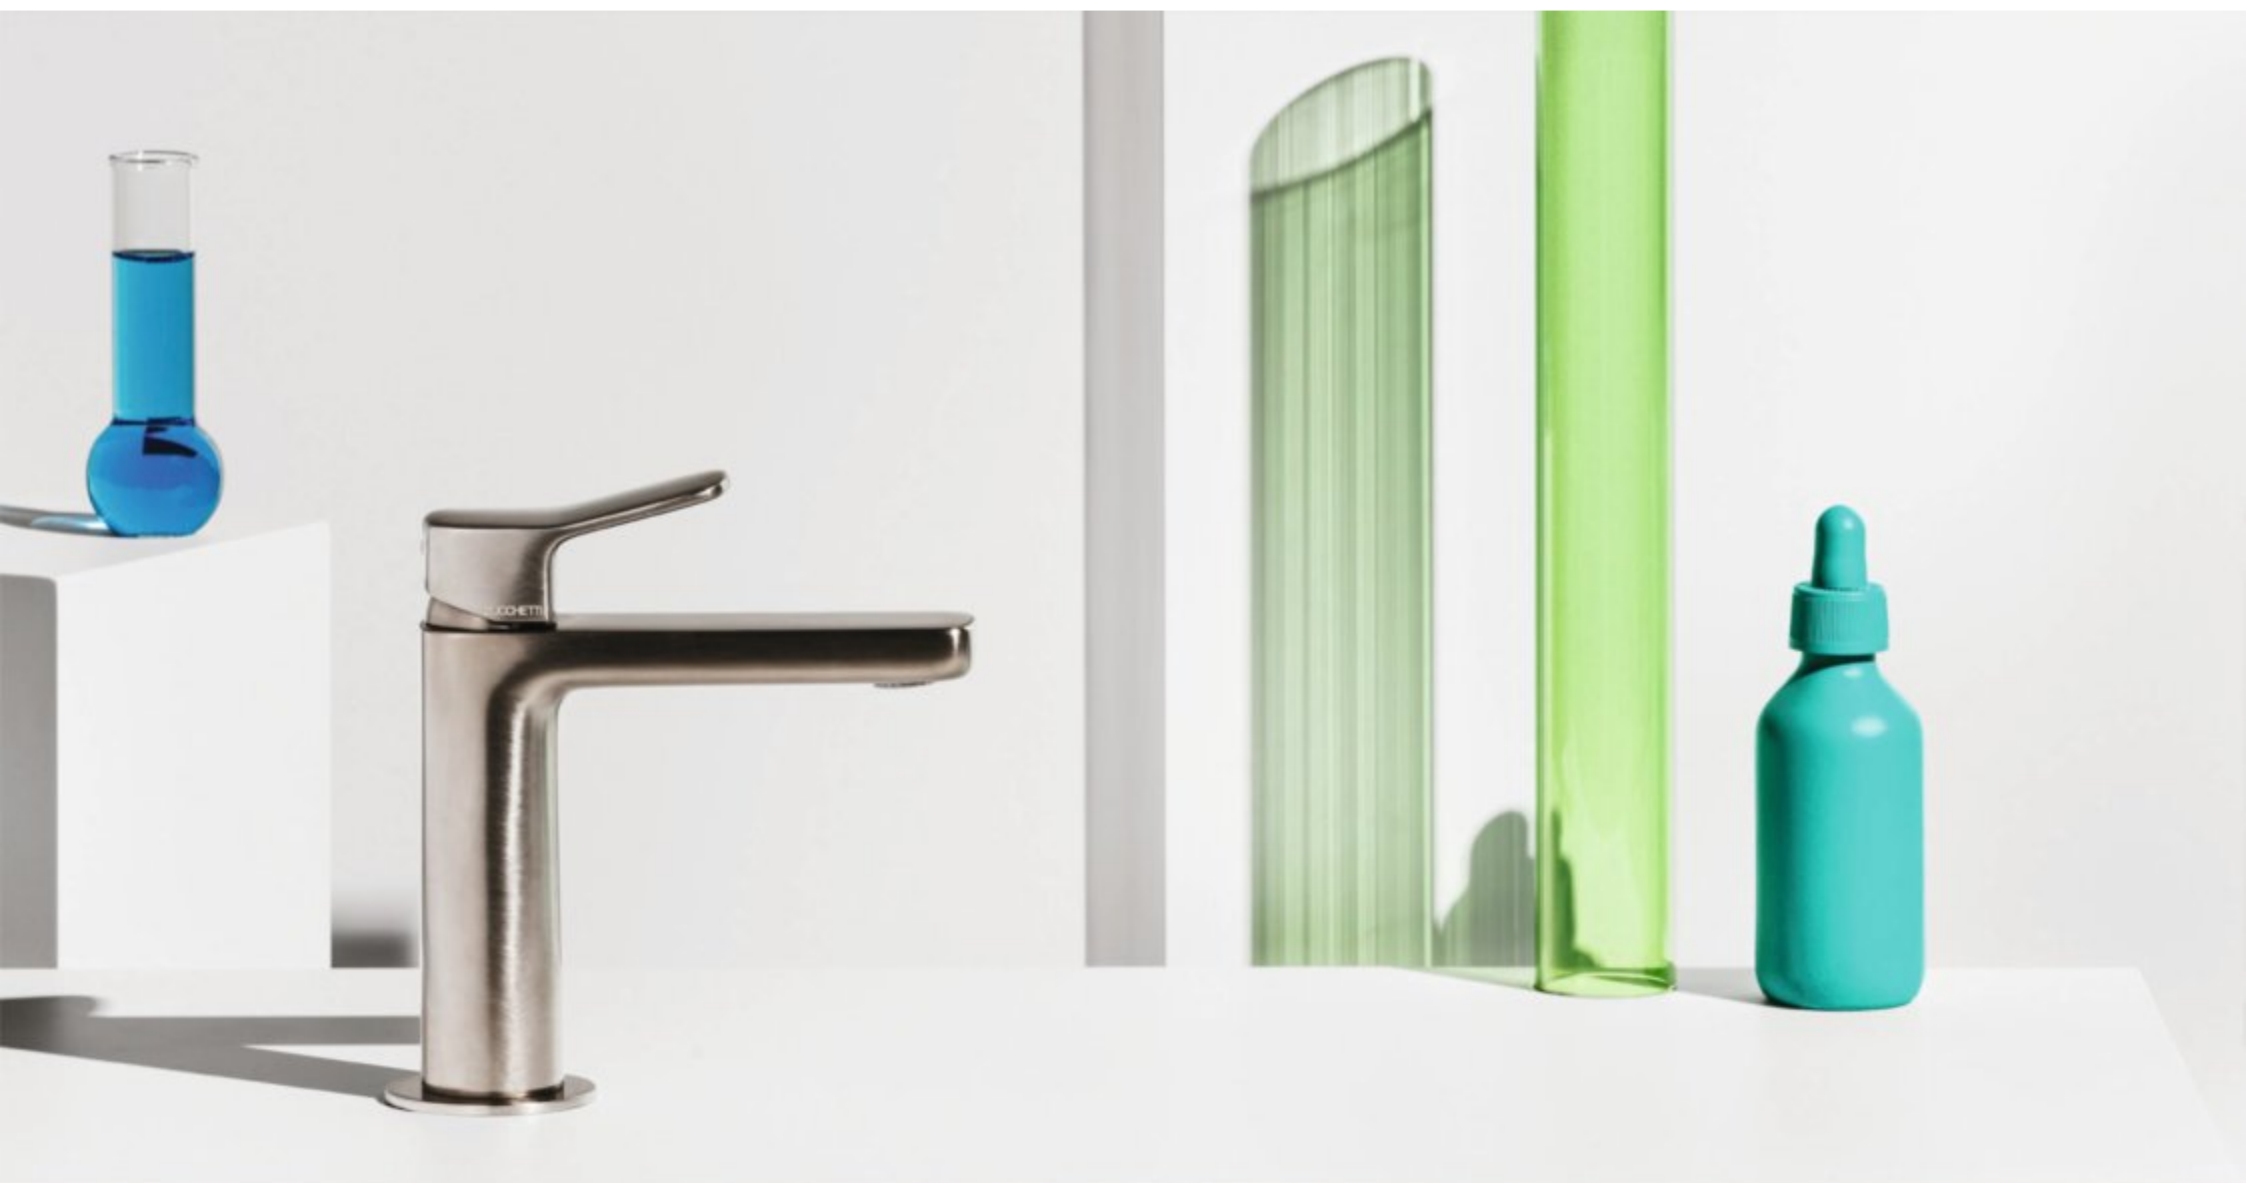

The opulent circular bath has been inspired by the fine porcelain designs of the Song Dynasty. The gently sloping sides are softened by a chamfered edge and sculpted detail at the base. With a diameter of 1500mm and cast in Victoria + Alberts signature Quarrycast™ material, Taizu is a spa-style centrepiece that is at home in the most luxurious bathrooms.

AVAILABLE IN
CHROME, BRUSHED
NICKEL AND BLACK

2019 RED DOT
PRODUCT AWARD
GERMANY

2019 GOOD
DESIGN AWARD
USA

FUORI SCALA

Thanks to a very thin rim, the Fuori Scala basins can be installed as vessel basins - emulating a cooking pot - or as inset basins in line with the top of bathroom furniture where the evident thin rim is accentuated; or mounted on dedicated metal structures.