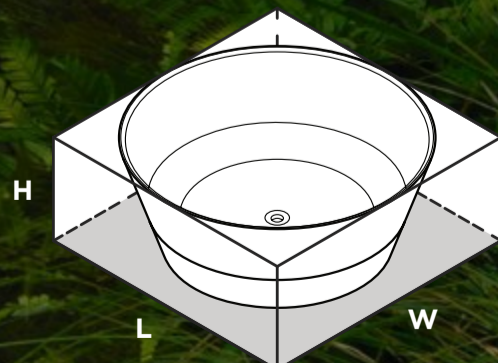

Taizu is Victoria + Alberts first collaboration with renowned Hong Kong based designer Steve Leung, who is known for using Asian influences in his designs.

The opulent circular bath has been inspired by the fine porcelain designs of the Song Dynasty. The gently sloping sides are softened by a chamfered edge and sculpted detail at the base. With a diameter of 1500mm and cast in Victoria + Alberts signature Quarrycast™ material, Taizu is a spa-style centrepiece that is at home in the most luxurious bathrooms.

Contact us for availability.

design@robertson.co.nz

L 1500
W 1500
H 600