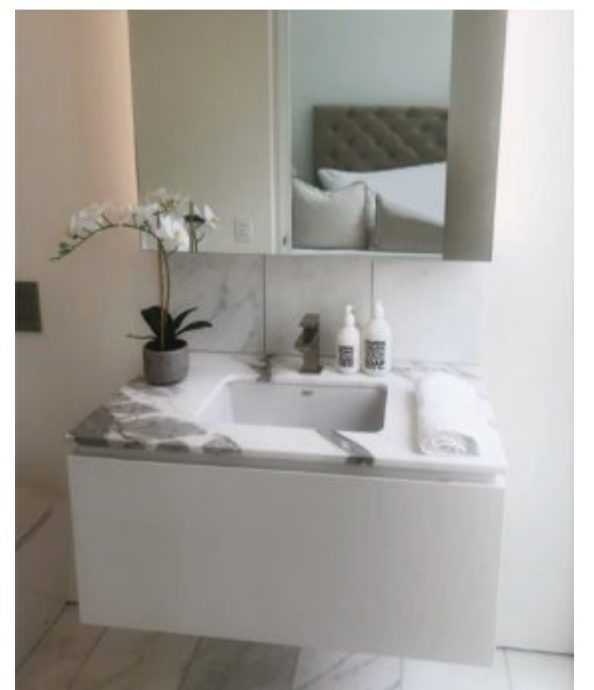

FEATURED PRODUCT

AMERICAN STANDARD
**THIN TOUCH
UNDERMOUNT BASIN**
WHITE VITREOUS CHINA:
13606.10

ARTCERAM
**GEA 900
UNDERMOUNT BASIN**
WHITE VITREOUS CHINA:
27330.10

PARISI
**LINFA
TOILET PAN**
WHITE VITREOUS CHINA:
PN770

OLI
SLIM PUSH PLATE
INOX:
OL057141

VADO
NOTION BASIN MIXER
BRUSHED NICKEL:
VN0T-100.BRN

VADO
**NOTION SHOWER
MIXER**
BRUSHED NICKEL :
VN0T-145.BRN

VADO
**INDIVIDUAL SQUARE
SHOWERHEAD**
BRUSHED NICKEL:
VIND-SQ-30.BRN

VADO
**INSTINCT SLID
E SHOWER**
BRUSHED NICKEL:
VINS-SFSRK.BRN

ELEMENTI
**ION BATH
COLUMN**
BRUSHED NICKEL:
44285.04

VICTORIA + ALBERT
**MOZZANO
II BATH**
QUARRYCAST:
52067.10

SHAMA
ROBE HOOK
BRUSHED NICKEL:
VSHA-186.BRN

SHAMA
**TOILET
ROLL HOLDER**
BRUSHED NICKEL:
VSHA-180.BRN

ZUCCHETTI
**PAN GOOSENECK
KITCHEN MIXER**
CHROME:
ZP6285