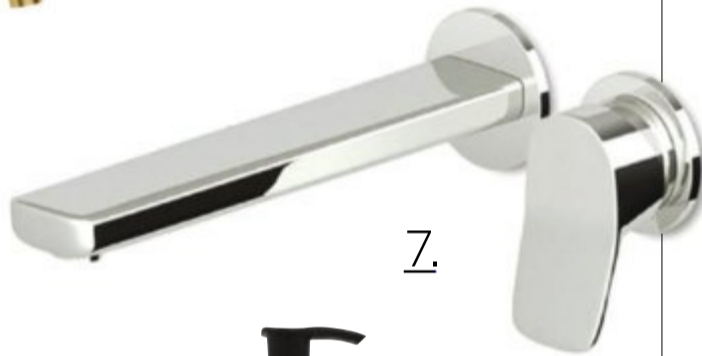

A&D TOP 10 PICKS

1.

2.

3.

4.

5.

6.

7.

8.

9.

10.

AUCKLAND

ROBERTSON

25 Vestey Drive, Mt Wellington
Ph: (09) 573 0490

Open Monday to Friday 8.30am - 5pm
Saturday 9am - 1pm
Closed Sunday

KITCHEN THINGS | LUXURY COLLECTION

26 Morrow Street, Newmarket
Ph: (09) 522 8375

Open 7 days 10am - 6pm

WELLINGTON

ROBERTSON

23 Marion St, Te Aro
Ph: (04) 595 1165

Open Monday to Friday 8.30am - 5pm
Closed Saturday and Sunday

For a bathware consultation please make an appointment by emailing sales@robertson.co.nz

CHRISTCHURCH

HOME IDEAS

37 Mandeville Street Riccarton
Ph: (03) 348 2863

Open Monday to Friday 9am - 5pm
Saturday 10am - 4pm Sunday 11am - 4pm

Request our latest brochures...

Our latest IDEAS brochure is a treasure trove of innovative product and great design, while our GROHE brochure features the finest sanitaryware from the masters of design and technology. Request your FREE copy now!

sales@robertson.co.nz

1. JINGLE BRUSHED METAL BLACK EXTENDED HEIGHT BASIN MIXER $1665 2. BARE ORANGE SQUARE CONCRETE BASIN $929 3. WARNDON FREESTANDING BATH $7729 4. KIUB WALL 900 LH BASIN $969 5. FILE BACK TO WALL PAN $1,345 & BIDET $829 / FILE WALL HUNG PAN $1299 & BIDET $829 6. UNO SQUARE BRUSHED BRASS KITCHEN MIXER $695 7. BRIM WALL MOUNTED CHROME BASIN MIXER + INTERNAL VALVE $559 + $924 8. WASH+ HAND MOISTURISER + SANITISER $29 9. PAN BRUSHED METAL BLACK TOILET ROLL HOLDER $319 10. TOMBOLO BATH RACK $709

robertson® A&D

IN SUPPORT OF
ARCHITECTS
& DESIGNERS

E. DESIGN@ROBERTSON.CO.NZ
P. (09) 573 0490

robertson®
BATHWARE
— SINCE 1987 —

PH: +64 9 573 0490
FAX: +64 9 573 0495
EMAIL: sales@robertson.co.nz

ROBERTSON.CO.NZ