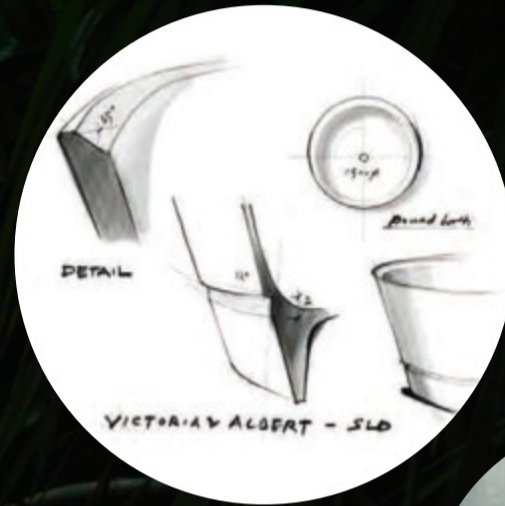

victoria ⊕ albert®

TAIZU COMING FULL CIRCLE