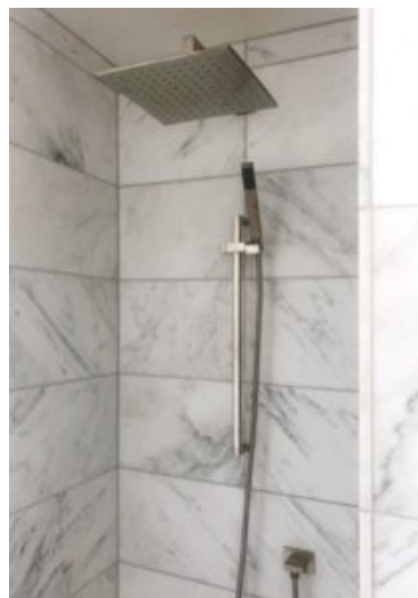

FEATURED PRODUCT

AMERICAN STANDARD
**THIN TOUCH
UNDERMOUNT BASIN**
WHITE VITREOUS CHINA:
13606.10

ARTCERAM
**GEA 900
UNDERMOUNT BASIN**
WHITE VITREOUS CHINA:
27330.10

PARISI
**LINFA
TOILET PAN**
WHITE VITREOUS CHINA:
PN770

OLI
SLIM PUSH PLATE
INOX:
OL057141

VADO
NOTION BASIN MIXER
BRUSHED NICKEL:
VN0T-100.BRN

VADO
**NOTION SHOWER
MIXER**
BRUSHED NICKEL :
VN0T-145.BRN

VADO
**INDIVIDUAL SQUARE
SHOWERHEAD**
BRUSHED NICKEL:
VIND-SQ-30.BRN

VADO
**INSTINCT SLID
E SHOWER**
BRUSHED NICKEL:
VINS-SFSRK.BRN

ELEMENTI
**ION BATH
COLUMN**
BRUSHED NICKEL:
44285.04

VICTORIA + ALBERT
**MOZZANO
II BATH**
QUARRYCAST:
52067.10

SHAMA
ROBE HOOK
BRUSHED NICKEL:
VSHA-186.BRN

SHAMA
**TOILET
ROLL HOLDER**
BRUSHED NICKEL:
VSHA-180.BRN

ZUCCHETTI
**PAN GOOSENECK
KITCHEN MIXER**
CHROME:
ZP6285