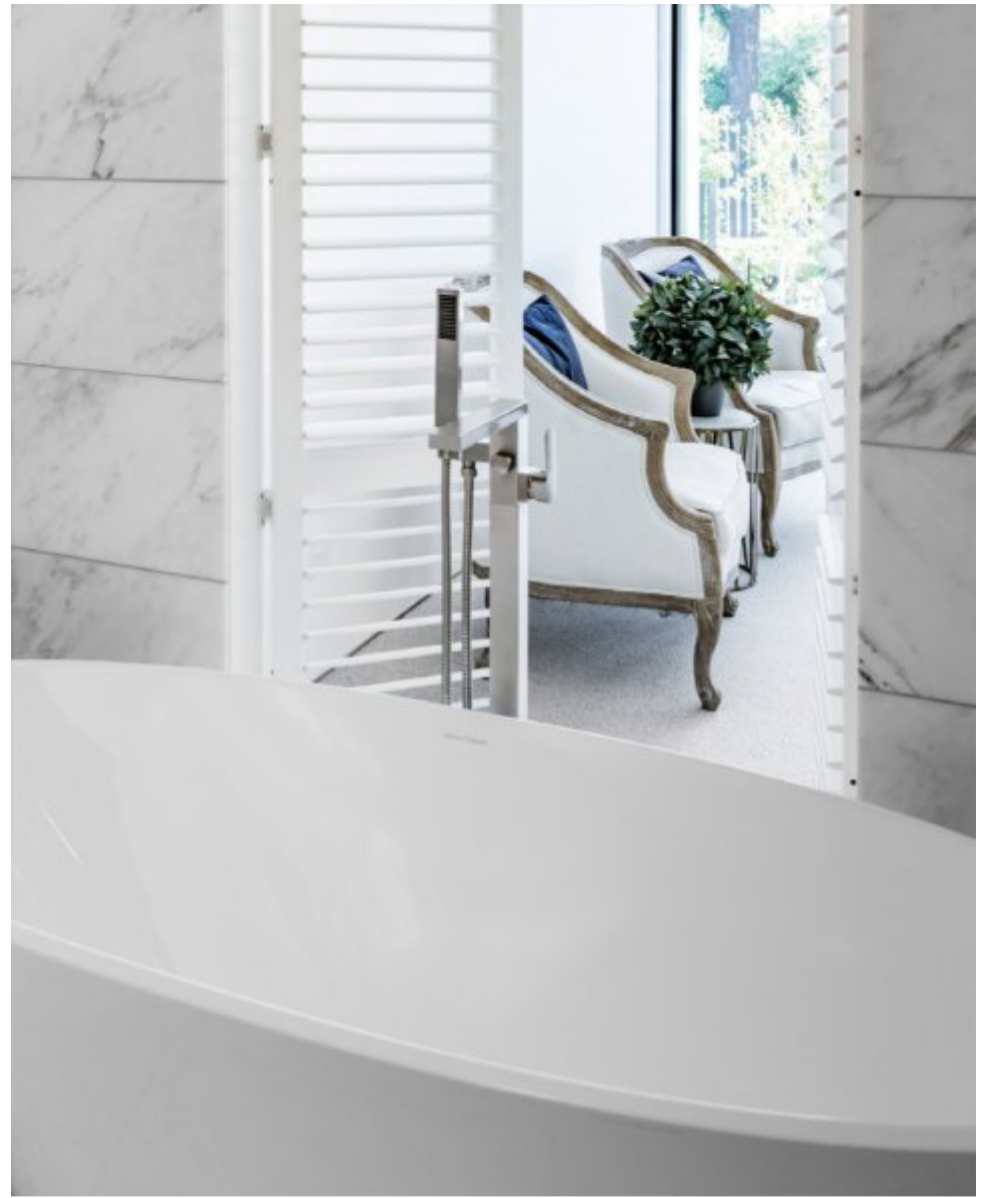

The opulent circular bath has been inspired by the fine porcelain designs of the Song Dynasty. The gently sloping sides are softened by a chamfered edge and sculpted detail at the base. With a diameter of 1500mm and cast in Victoria + Alberts signature Quarrycast™ material, Taizu is a spa-style centrepiece that is at home in the most luxurious bathrooms.

AVAILABLE IN
CHROME, BRUSHED
NICKEL AND BLACK

2019 RED DOT
PRODUCT AWARD
GERMANY

2019 GOOD
DESIGN AWARD
USA

FUORI SCALA

Thanks to a very thin rim, the Fuori Scala basins can be installed as vessel basins - emulating a cooking pot - or as inset basins in line with the top of bathroom furniture where the evident thin rim is accentuated; or mounted on dedicated metal structures.

Pavilion one comprises of a spacious living, kitchen, and dining area featuring large, white, grey veined, marble waterfall central islands and counter tops. The living area is bookended by the stunning A-frame windows and doors, opening out to the Parkdale gardens. Pavilion two and three offer three bedrooms of luxurious scale with ensuite bathrooms. The master an ensuite that features a free-standing bath as well as a shower with both rainfall and conventional shower-heads.